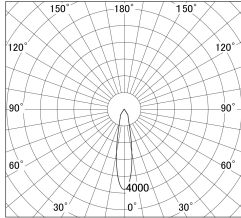

■ Lighting Distribution Curve (cd/1000 lm)