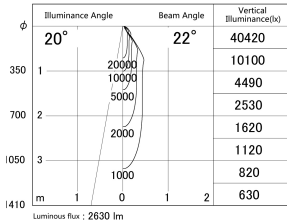

Item no. DD139-2520WB9040

Series Name: Cledy spark (Normal cone)
(DD139)

■ Lighting Distribution Curve (cd/1000 lm)

Installation	Recessed mount
Type	Fixed downlight Φ125
Fixture wattage	24W
Beam angle	22
Color Temp.	4000K
CRI	Ra>90
Luminous	2629 lm
Body	Die-cast aluminum alloy
Body finish	N/A
Trim finish	Black
Reflector finish	White
IP Rate	IP20
Light source	COB module
Input Voltage	AC220~240V
Dimming Type	Non-Dimmable
Certificate	CE,CCC
Cut Hole	125mm