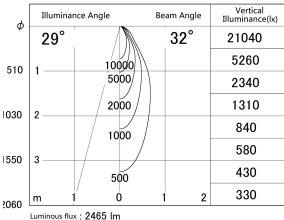

Item no. DD139-2530WB9040

Series Name: Cledy spark (Normal cone)
(DD139)

■ Lighting Distribution Curve (cd/1000 lm)

Installation	Recessed mount
Type	Fixed downlight Φ125
Fixture wattage	24W
Beam angle	32
Color Temp.	4000K
CRI	Ra>90
Luminous	2463 lm
Body	Die-castaluminumalloy
Body finish	N/A
Trim finish	Black
Reflector finish	White
IP Rate	IP20
Light source	COB module
Input Voltage	AC220~240V
Dimming Type	Non-Dimmable
Certificate	CE,CCC
Cut Hole	125mm