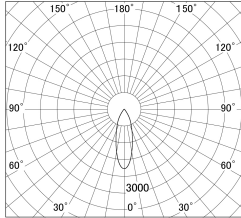

■ Lighting Distribution Curve (cd/1000 lm)