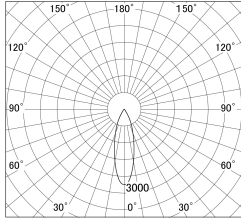

■ Lighting Distribution Curve (cd/1000 lm)