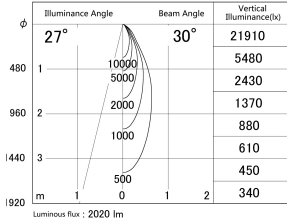

Item no. DD139-2030MW9030D

Series Name: Cledy spark (Deep cone)
(DD139_D)

■ Lighting Distribution Curve (cd/1000 lm)

Installation	Recessed mount
Type	Fixed downlight Φ125
Fixture wattage	21W
Beam angle	30
Color Temp.	3000K
CRI	Ra>90
Luminous	2019 lm
Body	Die-cast aluminum alloy
Body finish	N/A
Trim finish	White
Reflector finish	Mirror
IP Rate	IP20
Light source	COB module
Input Voltage	AC220~240V
Dimming Type	Non-Dimmable
Certificate	CE,CCC
Cut Hole	125mm