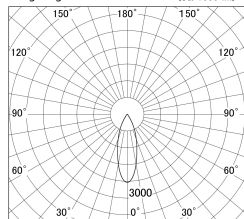

Item no. DD139-3030MW9030D

Series Name: Cledy spark (Deep cone)
(DD139_D)

■ Lighting Distribution Curve (cd/1000 lm)

■ Direct Horizontal Illuminance DD139-3030MW9030D

| | |
|------------------|-------------------------|
| Installation | Recessed mount |
| Type | Fixed downlight Φ125 |
| Fixture wattage | 28W |
| Beam angle | 33 |
| Color Temp. | 3000K |
| CRI | Ra>90 |
| Luminous | 2809 lm |
| Body | Die-cast aluminum alloy |
| Body finish | N/A |
| Trim finish | White |
| Reflector finish | Mirror |
| IP Rate | IP20 |
| Light source | COB module |
| Input Voltage | AC220~240V |
| Dimming Type | Non-Dimmable |
| Certificate | CE,CCC |
| Cut Hole | 125mm |