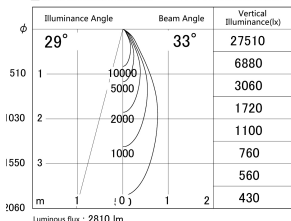

Item no. DD139-3030MW9030D

Series Name: Cledy spark (Deep cone)
(DD139_D)

■ Lighting Distribution Curve (cd/1000 lm)

■ Direct Horizontal Illuminance DD139-3030MW9030D

| | |
|------------------|-------------------------|
| Installation | Recessed mount |
| Type | Fixed downlight Φ125 |
| Fixture wattage | 28W |
| Beam angle | 33 |
| Color Temp. | 3000K |
| CRI | Ra>90 |
| Luminous | 2809 lm |
| Body | Die-cast aluminum alloy |
| Body finish | N/A |
| Trim finish | White |
| Reflector finish | Mirror |
| IP Rate | IP20 |
| Light source | COB module |
| Input Voltage | AC220~240V |
| Dimming Type | Non-Dimmable |
| Certificate | CE,CCC |
| Cut Hole | 125mm |