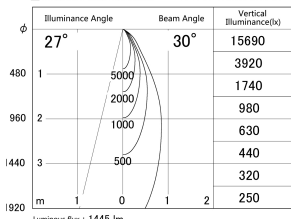

Item no. DD139-1530MB9030D

Series Name: Cledy spark (Deep cone)
(DD139_D)

■ Lighting Distribution Curve (cd/1000 lm)

Installation	Recessed mount
Type	Fixed downlight Φ125
Fixture wattage	14W
Beam angle	30
Color Temp.	3000K
CRI	Ra>90
Luminous	1446 lm
Body	Die-cast aluminum alloy
Body finish	N/A
Trim finish	Black
Reflector finish	Mirror
IP Rate	IP20
Light source	COB module
Input Voltage	AC220~240V
Dimming Type	Non-Dimmable
Certificate	CE,CCC
Cut Hole	125mm