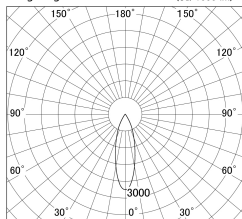

■ Lighting Distribution Curve (cd/1000 lm)