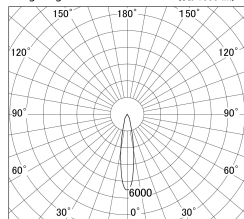

■ Lighting Distribution Curve (cd/1000 lm)