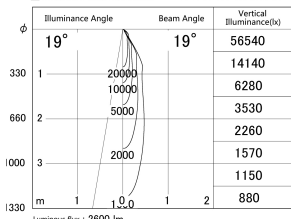

Item no. DD139-2520MB9030D

Series Name: Cledy spark (Deep cone)
(DD139_D)

■ Lighting Distribution Curve (cd/1000 lm)

Installation	Recessed mount
Type	Fixed downlight Φ125
Fixture wattage	24W
Beam angle	19
Color Temp.	3000K
CRI	Ra>90
Luminous	2599 lm
Body	Die-cast aluminum alloy
Body finish	N/A
Trim finish	Black
Reflector finish	Mirror
IP Rate	IP20
Light source	COB module
Input Voltage	AC220~240V
Dimming Type	Non-Dimmable
Certificate	CE,CCC
Cut Hole	125mm