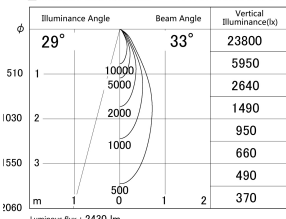

Item no. DD139-2530MB9030D

Series Name: Cledy spark (Deep cone)
(DD139_D)

■ Lighting Distribution Curve (cd/1000 lm)

Installation	Recessed mount
Type	Fixed downlight Φ125
Fixture wattage	24W
Beam angle	33
Color Temp.	3000K
CRI	Ra>90
Luminous	2430 lm
Body	Die-cast aluminum alloy
Body finish	N/A
Trim finish	Black
Reflector finish	Mirror
IP Rate	IP20
Light source	COB module
Input Voltage	AC220~240V
Dimming Type	Non-Dimmable
Certificate	CE,CCC
Cut Hole	125mm