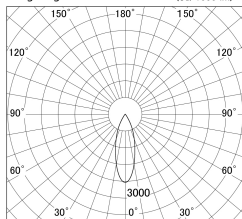

■ Lighting Distribution Curve (cd/1000 lm)