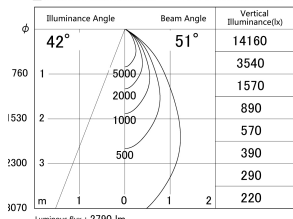

Item no. DD139-3050MB9030D

Series Name: Cledy spark (Deep cone)
(DD139_D)

■ Lighting Distribution Curve (cd/1000 lm)

Installation	Recessed mount
Type	Fixed downlight Φ125
Fixture wattage	28W
Beam angle	51
Color Temp.	3000K
CRI	Ra>90
Luminous	2789 lm
Body	Die-cast aluminum alloy
Body finish	N/A
Trim finish	Black
Reflector finish	Mirror
IP Rate	IP20
Light source	COB module
Input Voltage	AC220~240V
Dimming Type	Non-Dimmable
Certificate	CE,CCC
Cut Hole	125mm