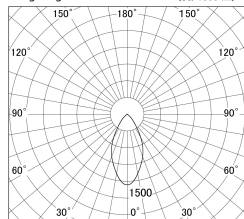

■ Lighting Distribution Curve (cd/1000 lm)