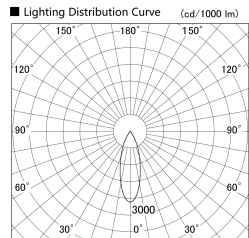

Item no. DD139-2030DW9027D

Series Name: Cledy spark (Deep cone)
(DD139_D)

With Dark Mirror Reflector

Installation	Recessed mount
Type	Fixed downlight Φ125
Fixture wattage	21W
Beam angle	32
Color Temp.	2700K
CRI	Ra>90
Luminous	1667 lm
Body	Die-cast aluminum alloy
Body finish	N/A
Trim finish	White
Reflector finish	Dark Mirror
IP Rate	IP20
Light source	COB module
Input Voltage	AC220~240V
Dimming Type	Non-Dimmable
Certificate	CE,CCC
Cut Hole	125mm