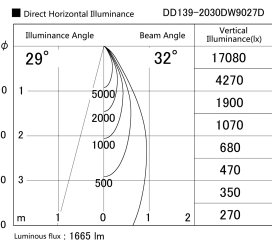

Item no. DD139-2030DW9027D

Series Name: Cledy spark (Deep cone)
(DD139_D)

With Dark Mirror Reflector

Installation	Recessed mount
Type	Fixed downlight Φ125
Fixture wattage	21W
Beam angle	32
Color Temp.	2700K
CRI	Ra>90
Luminous	1667 lm
Body	Die-cast aluminum alloy
Body finish	N/A
Trim finish	White
Reflector finish	Dark Mirror
IP Rate	IP20
Light source	COB module
Input Voltage	AC220~240V
Dimming Type	Non-Dimmable
Certificate	CE,CCC
Cut Hole	125mm