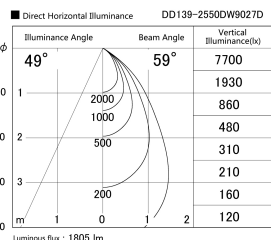

Item no. DD139-2550DW9027D

Series Name: Cledy spark (Deep cone)  
(DD139\_D)

With Dark Mirror Reflector

Installation	Recessed mount
Type	Fixed downlight Φ125
Fixture wattage	24W
Beam angle	59
Color Temp.	2700K
CRI	Ra>90
Luminous	1805 lm
Body	Die-cast aluminum alloy
Body finish	N/A
Trim finish	White
Reflector finish	Dark Mirror
IP Rate	IP20
Light source	COB module
Input Voltage	AC220~240V
Dimming Type	Non-Dimmable
Certificate	CE,CCC
Cut Hole	125mm