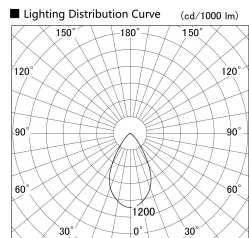

Item no. DD139-2550DW9027D

Series Name: Cledy spark (Deep cone)  
(DD139\_D)

With Dark Mirror Reflector

Installation	Recessed mount
Type	Fixed downlight Φ125
Fixture wattage	24W
Beam angle	59
Color Temp.	2700K
CRI	Ra>90
Luminous	1805 lm
Body	Die-cast aluminum alloy
Body finish	N/A
Trim finish	White
Reflector finish	Dark Mirror
IP Rate	IP20
Light source	COB module
Input Voltage	AC220~240V
Dimming Type	Non-Dimmable
Certificate	CE,CCC
Cut Hole	125mm