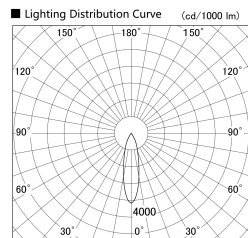

Item no. DD139-2020DW9030D

Series Name: Cledy spark (Deep cone)  
(DD139\_D)

With Dark Mirror Reflector

Installation	Recessed mount
Type	Fixed downlight Φ125
Fixture wattage	21W
Beam angle	25
Color Temp.	3000K
CRI	Ra>90
Luminous	1653 lm
Body	Die-cast aluminum alloy
Body finish	N/A
Trim finish	White
Reflector finish	Dark Mirror
IP Rate	IP20
Light source	COB module
Input Voltage	AC220~240V
Dimming Type	Non-Dimmable
Certificate	CE,CCC
Cut Hole	125mm