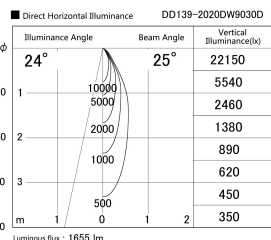

Item no. DD139-2020DW9030D

Series Name: Cledy spark (Deep cone)  
(DD139\_D)

With Dark Mirror Reflector

Installation	Recessed mount
Type	Fixed downlight Φ125
Fixture wattage	21W
Beam angle	25
Color Temp.	3000K
CRI	Ra>90
Luminous	1653 lm
Body	Die-cast aluminum alloy
Body finish	N/A
Trim finish	White
Reflector finish	Dark Mirror
IP Rate	IP20
Light source	COB module
Input Voltage	AC220~240V
Dimming Type	Non-Dimmable
Certificate	CE,CCC
Cut Hole	125mm