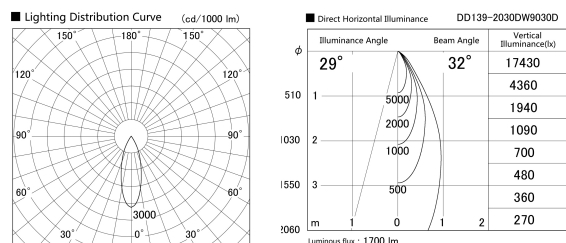

Item no. DD139-2030DW9030D

Series Name: Cledy spark (Deep cone)  
(DD139\_D)

With Dark Mirror Reflector

Installation	Recessed mount
Type	Fixed downlight Φ125
Fixture wattage	21W
Beam angle	32
Color Temp.	3000K
CRI	Ra>90
Luminous	1701 lm
Body	Die-cast aluminum alloy
Body finish	N/A
Trim finish	White
Reflector finish	Dark Mirror
IP Rate	IP20
Light source	COB module
Input Voltage	AC220~240V
Dimming Type	Non-Dimmable
Certificate	CE,CCC
Cut Hole	125mm