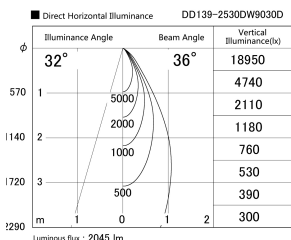

Item no. DD139-2530DW9030D

Series Name: Cledy spark (Deep cone)
(DD139_D)

With Dark Mirror Reflector

Installation	Recessed mount
Type	Fixed downlight Φ125
Fixture wattage	24W
Beam angle	36
Color Temp.	3000K
CRI	Ra>90
Luminous	2047 lm
Body	Die-cast aluminum alloy
Body finish	N/A
Trim finish	White
Reflector finish	Dark Mirror
IP Rate	IP20
Light source	COB module
Input Voltage	AC220~240V
Dimming Type	Non-Dimmable
Certificate	CE,CCC
Cut Hole	125mm