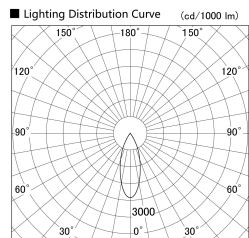

Item no. DD139-2530DW9030D

Series Name: Cledy spark (Deep cone)
(DD139_D)

With Dark Mirror Reflector

Installation	Recessed mount
Type	Fixed downlight Φ125
Fixture wattage	24W
Beam angle	36
Color Temp.	3000K
CRI	Ra>90
Luminous	2047 lm
Body	Die-cast aluminum alloy
Body finish	N/A
Trim finish	White
Reflector finish	Dark Mirror
IP Rate	IP20
Light source	COB module
Input Voltage	AC220~240V
Dimming Type	Non-Dimmable
Certificate	CE,CCC
Cut Hole	125mm