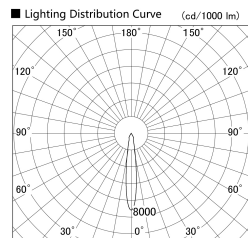

Item no. DD139-3015DW9030D

Series Name: Cledy spark (Deep cone)  
(DD139\_D)

With Dark Mirror Reflector

Installation	Recessed mount
Type	Fixed downlight Φ125
Fixture wattage	28W
Beam angle	15
Color Temp.	3000K
CRI	Ra>90
Luminous	2309 lm
Body	Die-cast aluminum alloy
Body finish	N/A
Trim finish	White
Reflector finish	Dark Mirror
IP Rate	IP20
Light source	COB module
Input Voltage	AC220~240V
Dimming Type	Non-Dimmable
Certificate	CE,CCC
Cut Hole	125mm