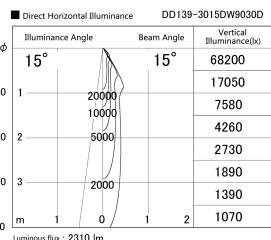

Item no. DD139-3015DW9030D

Series Name: Cledy spark (Deep cone)  
(DD139\_D)

With Dark Mirror Reflector

Installation	Recessed mount
Type	Fixed downlight Φ125
Fixture wattage	28W
Beam angle	15
Color Temp.	3000K
CRI	Ra>90
Luminous	2309 lm
Body	Die-cast aluminum alloy
Body finish	N/A
Trim finish	White
Reflector finish	Dark Mirror
IP Rate	IP20
Light source	COB module
Input Voltage	AC220~240V
Dimming Type	Non-Dimmable
Certificate	CE,CCC
Cut Hole	125mm