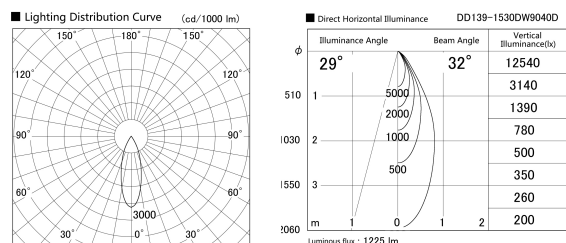

Item no. DD139-1530DW9040D

Series Name: Cledy spark (Deep cone)
(DD139_D)

With Dark Mirror Reflector

Installation	Recessed mount
Type	Fixed downlight Φ125
Fixture wattage	14W
Beam angle	32
Color Temp.	4000K
CRI	Ra>90
Luminous	1224 lm
Body	Die-cast aluminum alloy
Body finish	N/A
Trim finish	White
Reflector finish	Dark Mirror
IP Rate	IP20
Light source	COB module
Input Voltage	AC220~240V
Dimming Type	Non-Dimmable
Certificate	CE,CCC
Cut Hole	125mm