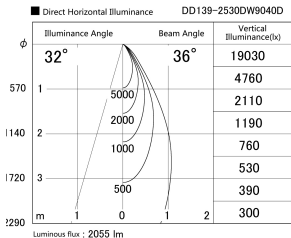

Item no. DD139-2530DW9040D

Series Name: Cledy spark (Deep cone)
(DD139_D)

With Dark Mirror Reflector

Installation	Recessed mount
Type	Fixed downlight Φ125
Fixture wattage	24W
Beam angle	36
Color Temp.	4000K
CRI	Ra>90
Luminous	2055 lm
Body	Die-cast aluminum alloy
Body finish	N/A
Trim finish	White
Reflector finish	Dark Mirror
IP Rate	IP20
Light source	COB module
Input Voltage	AC220~240V
Dimming Type	Non-Dimmable
Certificate	CE,CCC
Cut Hole	125mm