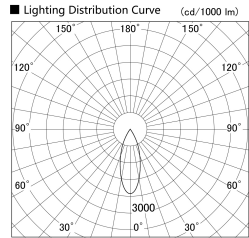

Item no. DD139-2530DW9040D

Series Name: Cledy spark (Deep cone)
(DD139_D)

With Dark Mirror Reflector

Installation	Recessed mount
Type	Fixed downlight Φ125
Fixture wattage	24W
Beam angle	36
Color Temp.	4000K
CRI	Ra>90
Luminous	2055 lm
Body	Die-cast aluminum alloy
Body finish	N/A
Trim finish	White
Reflector finish	Dark Mirror
IP Rate	IP20
Light source	COB module
Input Voltage	AC220~240V
Dimming Type	Non-Dimmable
Certificate	CE,CCC
Cut Hole	125mm