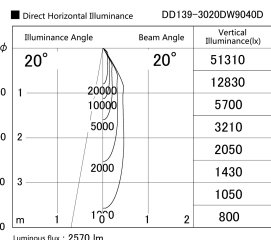

Item no. DD139-3020DW9040D

Series Name: Cledy spark (Deep cone)  
(DD139\_D)

With Dark Mirror Reflector

Installation	Recessed mount
Type	Fixed downlight Φ125
Fixture wattage	28W
Beam angle	20
Color Temp.	4000K
CRI	Ra>90
Luminous	2572 lm
Body	Die-cast aluminum alloy
Body finish	N/A
Trim finish	White
Reflector finish	Dark Mirror
IP Rate	IP20
Light source	COB module
Input Voltage	AC220~240V
Dimming Type	Non-Dimmable
Certificate	CE,CCC
Cut Hole	125mm