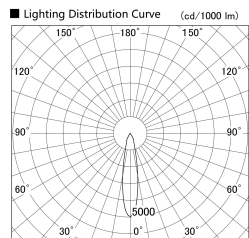

Item no. DD139-3020DW9040D

Series Name: Cledy spark (Deep cone)  
(DD139\_D)

With Dark Mirror Reflector

Installation	Recessed mount
Type	Fixed downlight Φ125
Fixture wattage	28W
Beam angle	20
Color Temp.	4000K
CRI	Ra>90
Luminous	2572 lm
Body	Die-cast aluminum alloy
Body finish	N/A
Trim finish	White
Reflector finish	Dark Mirror
IP Rate	IP20
Light source	COB module
Input Voltage	AC220~240V
Dimming Type	Non-Dimmable
Certificate	CE,CCC
Cut Hole	125mm