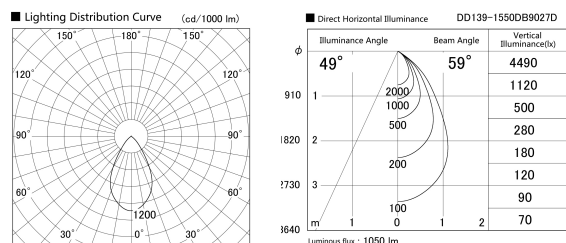

Item no. DD139-1550DB9027D

Series Name: Cledy spark (Deep cone)  
(DD139\_D)

With Dark Mirror Reflector

Installation	Recessed mount
Type	Fixed downlight $\Phi$ 125
Fixture wattage	14W
Beam angle	59
Color Temp.	2700K
CRI	Ra>90
Luminous	1049 lm
Body	Die-cast aluminum alloy
Body finish	N/A
Trim finish	Black
Reflector finish	Dark Mirror
IP Rate	IP20
Light source	COB module
Input Voltage	AC220~240V
Dimming Type	Non-Dimmable
Certificate	CE,CCC
Cut Hole	125mm