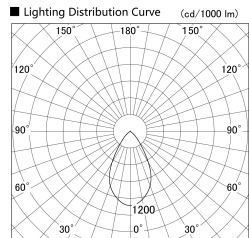

Item no. DD139-3050DB9027D

Series Name: Cledy spark (Deep cone)
(DD139_D)

With Dark Mirror Reflector

Installation	Recessed mount
Type	Fixed downlight Φ125
Fixture wattage	28W
Beam angle	59
Color Temp.	2700K
CRI	Ra>90
Luminous	2086 lm
Body	Die-castaluminumalloy
Body finish	N/A
Trim finish	Black
Reflector finish	Dark Mirror
IP Rate	IP20
Light source	COB module
Input Voltage	AC220~240V
Dimming Type	Non-Dimmable
Certificate	CE,CCC
Cut Hole	125mm