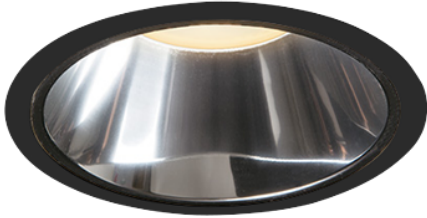

Item no. DD139-3050DB9027D

Series Name: Cledy spark (Deep cone)
(DD139_D)

With Dark Mirror Reflector

Installation	Recessed mount
Type	Fixed downlight Φ125
Fixture wattage	28W
Beam angle	59
Color Temp.	2700K
CRI	Ra>90
Luminous	2086 lm
Body	Die-castaluminumalloy
Body finish	N/A
Trim finish	Black
Reflector finish	Dark Mirror
IP Rate	IP20
Light source	COB module
Input Voltage	AC220~240V
Dimming Type	Non-Dimmable
Certificate	CE,CCC
Cut Hole	125mm