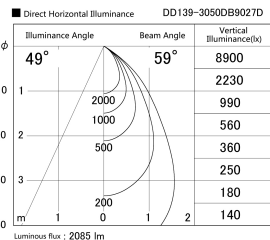

Item no. DD139-3050DB9027D

Series Name: Cledy spark (Deep cone)
(DD139_D)

With Dark Mirror Reflector

Installation	Recessed mount
Type	Fixed downlight Φ125
Fixture wattage	28W
Beam angle	59
Color Temp.	2700K
CRI	Ra>90
Luminous	2086 lm
Body	Die-castaluminumalloy
Body finish	N/A
Trim finish	Black
Reflector finish	Dark Mirror
IP Rate	IP20
Light source	COB module
Input Voltage	AC220~240V
Dimming Type	Non-Dimmable
Certificate	CE,CCC
Cut Hole	125mm