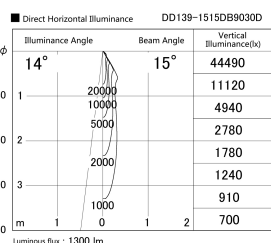

Item no. DD139-1515DB9030D

Series Name: Cledy spark (Deep cone)  
(DD139\_D)

With Dark Mirror Reflector

Installation	Recessed mount
Type	Fixed downlight Φ125
Fixture wattage	14W
Beam angle	15
Color Temp.	3000K
CRI	Ra>90
Luminous	1301 lm
Body	Die-cast aluminum alloy
Body finish	N/A
Trim finish	Black
Reflector finish	Dark Mirror
IP Rate	IP20
Light source	COB module
Input Voltage	AC220~240V
Dimming Type	Non-Dimmable
Certificate	CE,CCC
Cut Hole	125mm