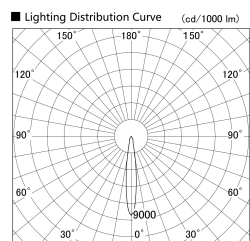

Item no. DD139-1515DB9030D

Series Name: Cledy spark (Deep cone)  
(DD139\_D)

With Dark Mirror Reflector

Installation	Recessed mount
Type	Fixed downlight Φ125
Fixture wattage	14W
Beam angle	15
Color Temp.	3000K
CRI	Ra>90
Luminous	1301 lm
Body	Die-cast aluminum alloy
Body finish	N/A
Trim finish	Black
Reflector finish	Dark Mirror
IP Rate	IP20
Light source	COB module
Input Voltage	AC220~240V
Dimming Type	Non-Dimmable
Certificate	CE,CCC
Cut Hole	125mm