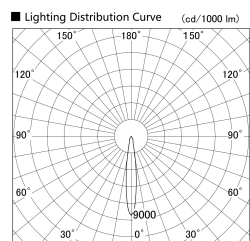

Item no. DD139-2015DB9030D

Series Name: Cledy spark (Deep cone)
(DD139_D)

With Dark Mirror Reflector

Installation	Recessed mount
Type	Fixed downlight Φ125
Fixture wattage	21W
Beam angle	15
Color Temp.	3000K
CRI	Ra>90
Luminous	1816 lm
Body	Die-cast aluminum alloy
Body finish	N/A
Trim finish	Black
Reflector finish	Dark Mirror
IP Rate	IP20
Light source	COB module
Input Voltage	AC220~240V
Dimming Type	Non-Dimmable
Certificate	CE,CCC
Cut Hole	125mm