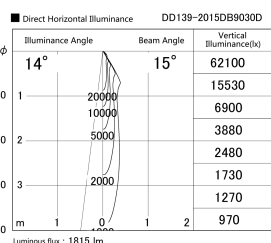

Item no. DD139-2015DB9030D

Series Name: Cledy spark (Deep cone)
(DD139_D)

With Dark Mirror Reflector

Installation	Recessed mount
Type	Fixed downlight Φ125
Fixture wattage	21W
Beam angle	15
Color Temp.	3000K
CRI	Ra>90
Luminous	1816 lm
Body	Die-cast aluminum alloy
Body finish	N/A
Trim finish	Black
Reflector finish	Dark Mirror
IP Rate	IP20
Light source	COB module
Input Voltage	AC220~240V
Dimming Type	Non-Dimmable
Certificate	CE,CCC
Cut Hole	125mm