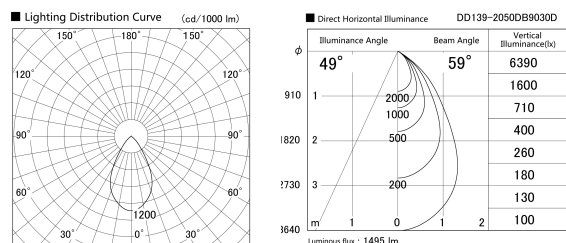

Item no. DD139-2050DB9030D

Series Name: Cledy spark (Deep cone)
(DD139_D)

With Dark Mirror Reflector

Installation	Recessed mount
Type	Fixed downlight Φ125
Fixture wattage	21W
Beam angle	59
Color Temp.	3000K
CRI	Ra>90
Luminous	1493 lm
Body	Die-cast aluminum alloy
Body finish	N/A
Trim finish	Black
Reflector finish	Dark Mirror
IP Rate	IP20
Light source	COB module
Input Voltage	AC220~240V
Dimming Type	Non-Dimmable
Certificate	CE,CCC
Cut Hole	125mm