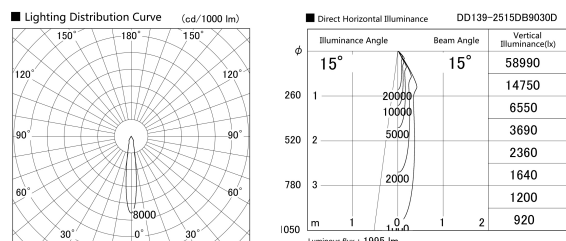

Item no. DD139-2515DB9030D

Series Name: Cledy spark (Deep cone)
(DD139_D)

With Dark Mirror Reflector

Installation	Recessed mount
Type	Fixed downlight Φ125
Fixture wattage	24W
Beam angle	15
Color Temp.	3000K
CRI	Ra>90
Luminous	1997 lm
Body	Die-cast aluminum alloy
Body finish	N/A
Trim finish	Black
Reflector finish	Dark Mirror
IP Rate	IP20
Light source	COB module
Input Voltage	AC220~240V
Dimming Type	Non-Dimmable
Certificate	CE,CCC
Cut Hole	125mm