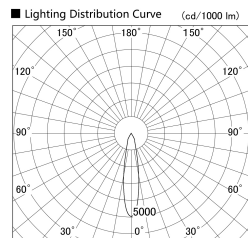

Item no. DD139-2520DB9030D

Series Name: Cledy spark (Deep cone)
(DD139_D)

With Dark Mirror Reflector

Installation	Recessed mount
Type	Fixed downlight Φ125
Fixture wattage	24W
Beam angle	20
Color Temp.	3000K
CRI	Ra>90
Luminous	2216 lm
Body	Die-cast aluminum alloy
Body finish	N/A
Trim finish	Black
Reflector finish	Dark Mirror
IP Rate	IP20
Light source	COB module
Input Voltage	AC220~240V
Dimming Type	Non-Dimmable
Certificate	CE,CCC
Cut Hole	125mm