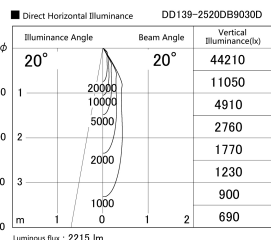

Item no. DD139-2520DB9030D

Series Name: Cledy spark (Deep cone)
(DD139_D)

With Dark Mirror Reflector

Installation	Recessed mount
Type	Fixed downlight Φ125
Fixture wattage	24W
Beam angle	20
Color Temp.	3000K
CRI	Ra>90
Luminous	2216 lm
Body	Die-cast aluminum alloy
Body finish	N/A
Trim finish	Black
Reflector finish	Dark Mirror
IP Rate	IP20
Light source	COB module
Input Voltage	AC220~240V
Dimming Type	Non-Dimmable
Certificate	CE,CCC
Cut Hole	125mm