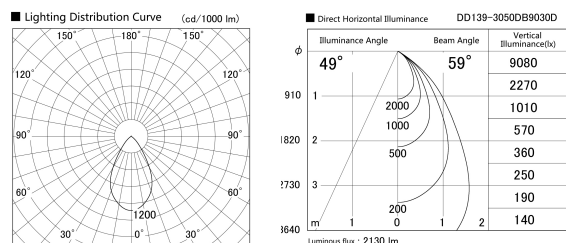

Item no. DD139-3050DB9030D

Series Name: Cledy spark (Deep cone)
(DD139_D)

With Dark Mirror Reflector

Installation	Recessed mount
Type	Fixed downlight Φ 125
Fixture wattage	28W
Beam angle	59
Color Temp.	3000K
CRI	Ra>90
Luminous	2129 lm
Body	Die-cast aluminum alloy
Body finish	N/A
Trim finish	Black
Reflector finish	Dark Mirror
IP Rate	IP20
Light source	COB module
Input Voltage	AC220~240V
Dimming Type	Non-Dimmable
Certificate	CE,CCC
Cut Hole	125mm