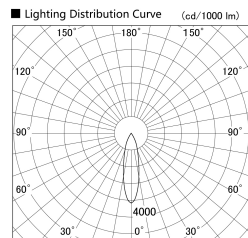

Item no. DD139-1520DB9035D

Series Name: Cledy spark (Deep cone)
(DD139_D)

With Dark Mirror Reflector

Installation	Recessed mount
Type	Fixed downlight Φ125
Fixture wattage	14W
Beam angle	25
Color Temp.	3500K
CRI	Ra>90
Luminous	1172 lm
Body	Die-cast aluminum alloy
Body finish	N/A
Trim finish	Black
Reflector finish	Dark Mirror
IP Rate	IP20
Light source	COB module
Input Voltage	AC220~240V
Dimming Type	Non-Dimmable
Certificate	CE,CCC
Cut Hole	125mm