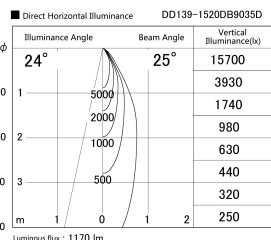

Item no. DD139-1520DB9035D

Series Name: Cledy spark (Deep cone)
(DD139_D)

With Dark Mirror Reflector

Installation	Recessed mount
Type	Fixed downlight Φ125
Fixture wattage	14W
Beam angle	25
Color Temp.	3500K
CRI	Ra>90
Luminous	1172 lm
Body	Die-cast aluminum alloy
Body finish	N/A
Trim finish	Black
Reflector finish	Dark Mirror
IP Rate	IP20
Light source	COB module
Input Voltage	AC220~240V
Dimming Type	Non-Dimmable
Certificate	CE,CCC
Cut Hole	125mm