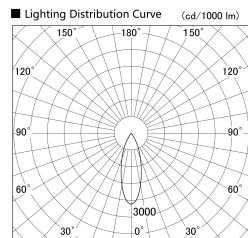

Item no. DD139-1530DB9035D

Series Name: Cledy spark (Deep cone)
(DD139_D)

With Dark Mirror Reflector

Installation	Recessed mount
Type	Fixed downlight Φ125
Fixture wattage	14W
Beam angle	32
Color Temp.	3500K
CRI	Ra>90
Luminous	1207 lm
Body	Die-cast aluminum alloy
Body finish	N/A
Trim finish	Black
Reflector finish	Dark Mirror
IP Rate	IP20
Light source	COB module
Input Voltage	AC220~240V
Dimming Type	Non-Dimmable
Certificate	CE,CCC
Cut Hole	125mm