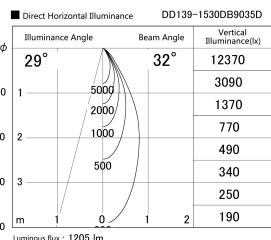

Item no. DD139-1530DB9035D

Series Name: Cledy spark (Deep cone)
(DD139_D)

With Dark Mirror Reflector

Installation	Recessed mount
Type	Fixed downlight Φ125
Fixture wattage	14W
Beam angle	32
Color Temp.	3500K
CRI	Ra>90
Luminous	1207 lm
Body	Die-cast aluminum alloy
Body finish	N/A
Trim finish	Black
Reflector finish	Dark Mirror
IP Rate	IP20
Light source	COB module
Input Voltage	AC220~240V
Dimming Type	Non-Dimmable
Certificate	CE,CCC
Cut Hole	125mm