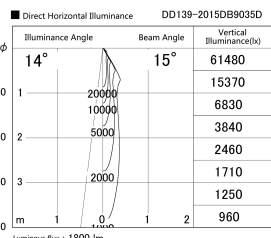

Item no. DD139-2015DB9035D

Series Name: Cledy spark (Deep cone)
(DD139_D)

With Dark Mirror Reflector

Installation	Recessed mount
Type	Fixed downlight Φ125
Fixture wattage	21W
Beam angle	15
Color Temp.	3500K
CRI	Ra>90
Luminous	1798 lm
Body	Die-cast aluminum alloy
Body finish	N/A
Trim finish	Black
Reflector finish	Dark Mirror
IP Rate	IP20
Light source	COB module
Input Voltage	AC220~240V
Dimming Type	Non-Dimmable
Certificate	CE,CCC
Cut Hole	125mm