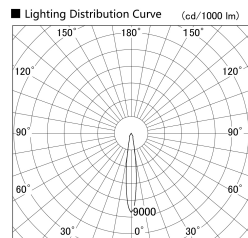

Item no. DD139-2015DB9035D

Series Name: Cledy spark (Deep cone)
(DD139_D)

With Dark Mirror Reflector

Installation	Recessed mount
Type	Fixed downlight Φ125
Fixture wattage	21W
Beam angle	15
Color Temp.	3500K
CRI	Ra>90
Luminous	1798 lm
Body	Die-cast aluminum alloy
Body finish	N/A
Trim finish	Black
Reflector finish	Dark Mirror
IP Rate	IP20
Light source	COB module
Input Voltage	AC220~240V
Dimming Type	Non-Dimmable
Certificate	CE,CCC
Cut Hole	125mm