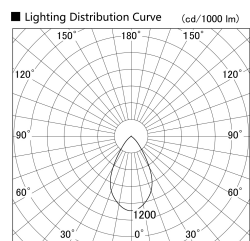

Item no. DD139-2050DB9035D

Series Name: Cledy spark (Deep cone)  
(DD139\_D)

With Dark Mirror Reflector

Installation	Recessed mount
Type	Fixed downlight Φ125
Fixture wattage	21W
Beam angle	59
Color Temp.	3500K
CRI	Ra>90
Luminous	1478 lm
Body	Die-cast aluminum alloy
Body finish	N/A
Trim finish	Black
Reflector finish	Dark Mirror
IP Rate	IP20
Light source	COB module
Input Voltage	AC220~240V
Dimming Type	Non-Dimmable
Certificate	CE,CCC
Cut Hole	125mm