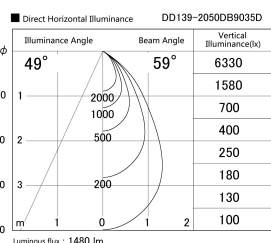

Item no. DD139-2050DB9035D

Series Name: Cledy spark (Deep cone)  
(DD139\_D)

With Dark Mirror Reflector

Installation	Recessed mount
Type	Fixed downlight Φ125
Fixture wattage	21W
Beam angle	59
Color Temp.	3500K
CRI	Ra>90
Luminous	1478 lm
Body	Die-cast aluminum alloy
Body finish	N/A
Trim finish	Black
Reflector finish	Dark Mirror
IP Rate	IP20
Light source	COB module
Input Voltage	AC220~240V
Dimming Type	Non-Dimmable
Certificate	CE,CCC
Cut Hole	125mm