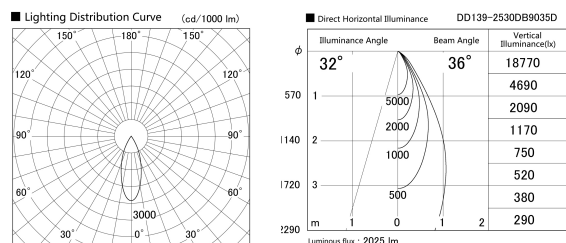

Item no. DD139-2530DB9035D

Series Name: Cledy spark (Deep cone)  
(DD139\_D)

With Dark Mirror Reflector

Installation	Recessed mount
Type	Fixed downlight $\Phi$ 125
Fixture wattage	24W
Beam angle	36
Color Temp.	3500K
CRI	Ra>90
Luminous	2027 lm
Body	Die-cast aluminum alloy
Body finish	N/A
Trim finish	Black
Reflector finish	Dark Mirror
IP Rate	IP20
Light source	COB module
Input Voltage	AC220~240V
Dimming Type	Non-Dimmable
Certificate	CE,CCC
Cut Hole	125mm