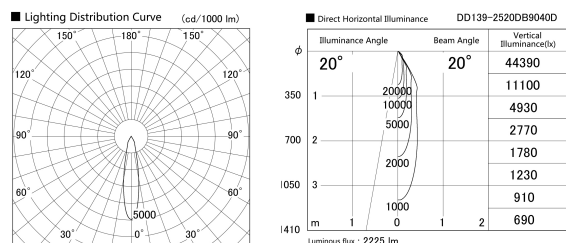

Item no. DD139-2520DB9040D

Series Name: Cledy spark (Deep cone)
(DD139_D)

With Dark Mirror Reflector

Installation	Recessed mount
Type	Fixed downlight Φ125
Fixture wattage	24W
Beam angle	20
Color Temp.	4000K
CRI	Ra>90
Luminous	2225 lm
Body	Die-castaluminumalloy
Body finish	N/A
Trim finish	Black
Reflector finish	Dark Mirror
IP Rate	IP20
Light source	COB module
Input Voltage	AC220~240V
Dimming Type	Non-Dimmable
Certificate	CE,CCC
Cut Hole	125mm