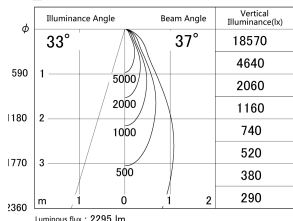

Item no. DD139-2530WW9027D

Series Name: Cledy spark (Deep cone)
(DD139_D)

■ Lighting Distribution Curve (cd/1000 lm)

Installation	Recessed mount
Type	Fixed downlight Φ125
Fixture wattage	24W
Beam angle	37
Color Temp.	2700K
CRI	Ra>90
Luminous	2293 lm
Body	Die-cast aluminum alloy
Body finish	N/A
Trim finish	White
Reflector finish	White
IP Rate	IP20
Light source	COB module
Input Voltage	AC220~240V
Dimming Type	Non-Dimmable
Certificate	CE,CCC
Cut Hole	125mm