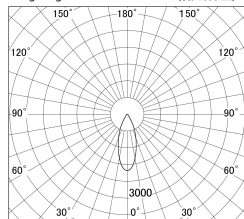

■ Lighting Distribution Curve (cd/1000 lm)