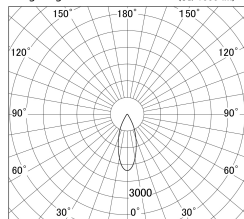

■ Lighting Distribution Curve (cd/1000 lm)