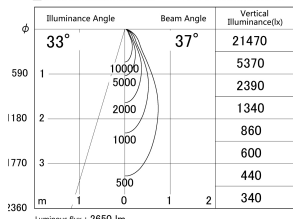

Item no. DD139-3030WW9027D

Series Name: Cledy spark (Deep cone)
(DD139_D)

■ Lighting Distribution Curve (cd/1000 lm)

Installation	Recessed mount
Type	Fixed downlight Φ125
Fixture wattage	28W
Beam angle	37
Color Temp.	2700K
CRI	Ra>90
Luminous	2651 lm
Body	Die-cast aluminum alloy
Body finish	N/A
Trim finish	White
Reflector finish	White
IP Rate	IP20
Light source	COB module
Input Voltage	AC220~240V
Dimming Type	Non-Dimmable
Certificate	CE,CCC
Cut Hole	125mm