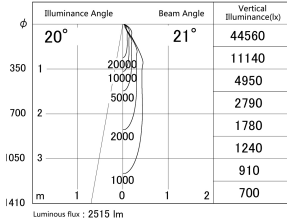

Item no. DD139-2520WW9030D

Series Name: Cledy spark (Deep cone)
(DD139_D)

■ Lighting Distribution Curve (cd/1000 lm)

Installation	Recessed mount
Type	Fixed downlight Φ125
Fixture wattage	24W
Beam angle	21
Color Temp.	3000K
CRI	Ra>90
Luminous	2513 lm
Body	Die-cast aluminum alloy
Body finish	N/A
Trim finish	White
Reflector finish	White
IP Rate	IP20
Light source	COB module
Input Voltage	AC220~240V
Dimming Type	Non-Dimmable
Certificate	CE,CCC
Cut Hole	125mm