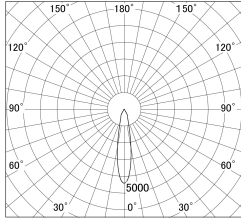

■ Lighting Distribution Curve (cd/1000 lm)