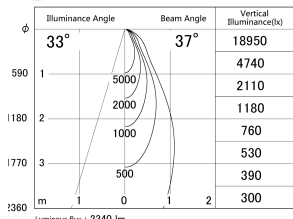

Item no. DD139-2530WW9030D

Series Name: Cledy spark (Deep cone)
(DD139_D)

■ Lighting Distribution Curve (cd/1000 lm)

Installation	Recessed mount
Type	Fixed downlight Φ125
Fixture wattage	24W
Beam angle	37
Color Temp.	3000K
CRI	Ra>90
Luminous	2340 lm
Body	Die-cast aluminum alloy
Body finish	N/A
Trim finish	White
Reflector finish	White
IP Rate	IP20
Light source	COB module
Input Voltage	AC220~240V
Dimming Type	Non-Dimmable
Certificate	CE,CCC
Cut Hole	125mm