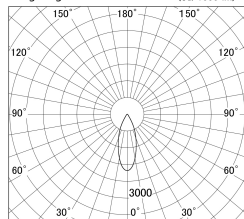

■ Lighting Distribution Curve (cd/1000 lm)