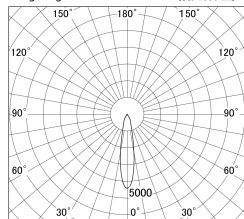

■ Lighting Distribution Curve (cd/1000 lm)