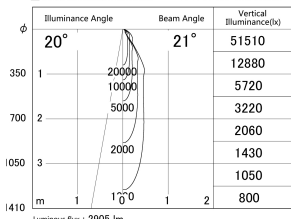

Item no. DD139-3020WW9030D

Series Name: Cledy spark (Deep cone)
(DD139_D)

■ Lighting Distribution Curve (cd/1000 lm)

Installation	Recessed mount
Type	Fixed downlight Φ125
Fixture wattage	28W
Beam angle	21
Color Temp.	3000K
CRI	Ra>90
Luminous	2905 lm
Body	Die-cast aluminum alloy
Body finish	N/A
Trim finish	White
Reflector finish	White
IP Rate	IP20
Light source	COB module
Input Voltage	AC220~240V
Dimming Type	Non-Dimmable
Certificate	CE,CCC
Cut Hole	125mm