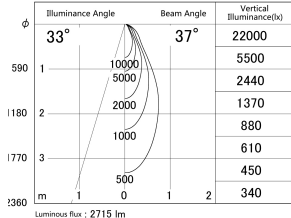

Item no. DD139-3030WW9040D

Series Name: Cledy spark (Deep cone)
(DD139_D)

■ Lighting Distribution Curve (cd/1000 lm)

Installation	Recessed mount
Type	Fixed downlight Φ125
Fixture wattage	28W
Beam angle	37
Color Temp.	4000K
CRI	Ra>90
Luminous	2716 lm
Body	Die-cast aluminum alloy
Body finish	N/A
Trim finish	White
Reflector finish	White
IP Rate	IP20
Light source	COB module
Input Voltage	AC220~240V
Dimming Type	Non-Dimmable
Certificate	CE,CCC
Cut Hole	125mm