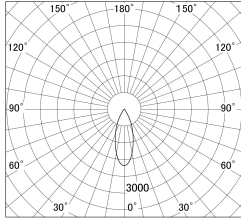

■ Lighting Distribution Curve (cd/1000 lm)