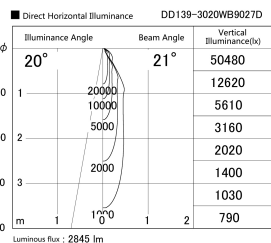

Item no. DD139-3020WB9027D

Series Name: Cledy spark (Deep cone)
(DD139_D)

White Reflector

Installation	Recessed mount
Type	Fixed downlight Φ125
Fixture wattage	28W
Beam angle	21
Color Temp.	2700K
CRI	Ra>90
Luminous	2847 lm
Body	Die-cast aluminum alloy
Body finish	N/A
Trim finish	Black
Reflector finish	White
IP Rate	IP20
Light source	COB module
Input Voltage	AC220~240V
Dimming Type	Non-Dimmable
Certificate	CE,CCC
Cut Hole	125mm