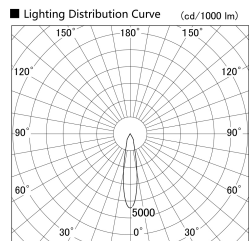

Item no. DD139-3020WB9027D

Series Name: Cledy spark (Deep cone)
(DD139_D)

White Reflector

Installation	Recessed mount
Type	Fixed downlight Φ125
Fixture wattage	28W
Beam angle	21
Color Temp.	2700K
CRI	Ra>90
Luminous	2847 lm
Body	Die-cast aluminum alloy
Body finish	N/A
Trim finish	Black
Reflector finish	White
IP Rate	IP20
Light source	COB module
Input Voltage	AC220~240V
Dimming Type	Non-Dimmable
Certificate	CE,CCC
Cut Hole	125mm