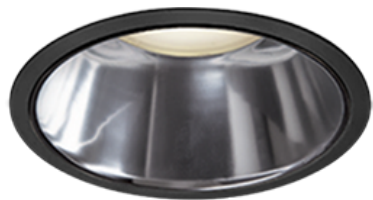

Item no. DD139-3030WB9027D

Series Name: Cledy spark (Deep cone)
(DD139_D)

White Reflector