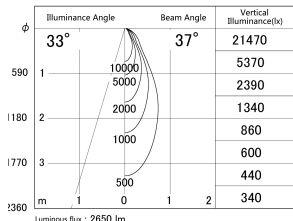

■ Lighting Distribution Curve (cd/1000 lm)