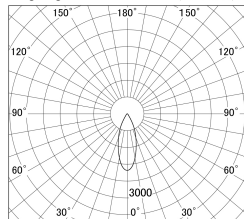

■ Lighting Distribution Curve (cd/1000 lm)