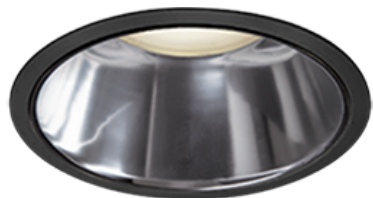

Item no. DD139-3030WB9030D

Series Name: Cledy spark (Deep cone)
(DD139_D)

White Reflector