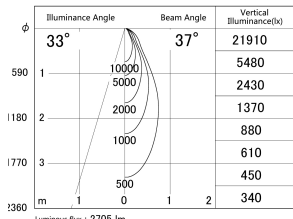

■ Lighting Distribution Curve (cd/1000 lm)