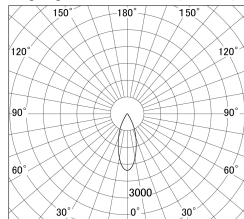

■ Lighting Distribution Curve (cd/1000 lm)