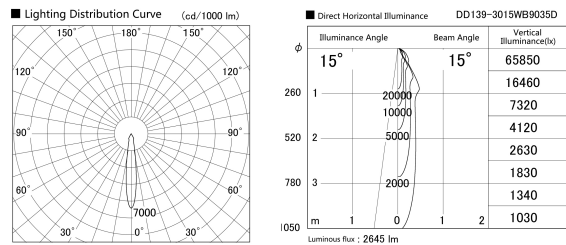

Item no. DD139-3015WB9035D

Series Name: Cledy spark (Deep cone)
(DD139_D)

White Reflector

Installation	Recessed mount
Type	Fixed downlight Φ 125
Fixture wattage	28W
Beam angle	15
Color Temp.	3500K
CRI	Ra>90
Luminous	2646 lm
Body	Die-cast aluminum alloy
Body finish	N/A
Trim finish	Black
Reflector finish	White
IP Rate	IP20
Light source	COB module
Input Voltage	AC220~240V
Dimming Type	Non-Dimmable
Certificate	CE,CCC
Cut Hole	125mm