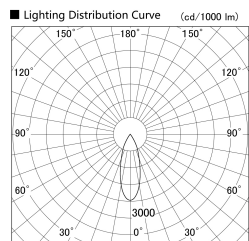

Item no. DD140-2030MW9030D

Series Name: Cledy spark (Deep cone)
(DD140-D)

Installation	Recessed mount
Type	Fixed downlight Φ100
Fixture wattage	21W
Beam angle	34
Color Temp.	3000K
CRI	Ra>90
Luminous	1939 lm
Body	Die-cast aluminum alloy
Body finish	N/A
Trim finish	White
Reflector finish	Mirror
IP Rate	IP20
Light source	COB module
Input Voltage	AC220~240V
Dimming Type	Non-Dimmable
Certificate	CE,CCC
Cut Hole	100mm