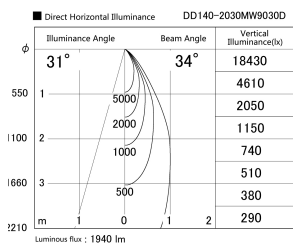

Item no. DD140-2030MW9030D

Series Name: Cledy spark (Deep cone)
(DD140-D)

Installation	Recessed mount
Type	Fixed downlight Φ100
Fixture wattage	21W
Beam angle	34
Color Temp.	3000K
CRI	Ra>90
Luminous	1939 lm
Body	Die-cast aluminum alloy
Body finish	N/A
Trim finish	White
Reflector finish	Mirror
IP Rate	IP20
Light source	COB module
Input Voltage	AC220~240V
Dimming Type	Non-Dimmable
Certificate	CE,CCC
Cut Hole	100mm