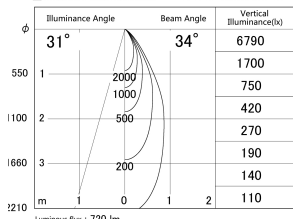

Item no. DD140-0830MB9027D

Series Name: Cledy spark (Deep cone)
(DD140-D)

■ Lighting Distribution Curve (cd/1000 lm)

Installation	Recessed mount
Type	Fixed downlight Φ100
Fixture wattage	7.5W
Beam angle	34
Color Temp.	2700K
CRI	Ra>90
Luminous	719 lm
Body	Die-cast aluminum alloy
Body finish	N/A
Trim finish	Black
Reflector finish	Mirror
IP Rate	IP20
Light source	COB module
Input Voltage	AC220~240V
Dimming Type	Non-Dimmable
Certificate	CE,CCC
Cut Hole	100mm