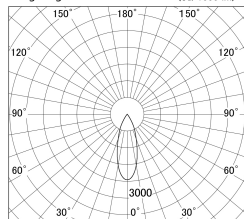

■ Lighting Distribution Curve (cd/1000 lm)