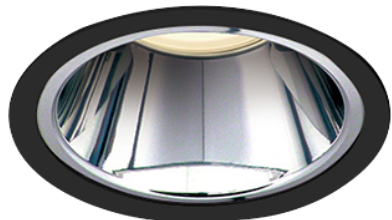

Item no. DD140-0830MB9027D

Series Name: Cledy spark (Deep cone)
(DD140-D)