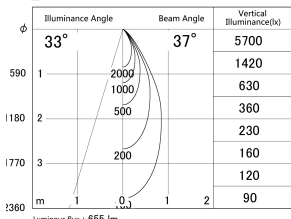

■ Lighting Distribution Curve (cd/1000 lm)