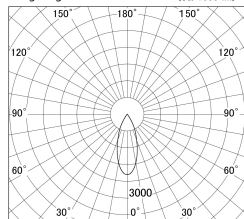

■ Lighting Distribution Curve (cd/1000 lm)