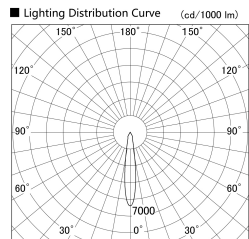

Item no. DD140-0815WB9027D

Series Name: Cledy spark (Deep cone)
(DD140-D)

Installation	Recessed mount
Type	Fixed downlight Φ100
Fixture wattage	7.5W
Beam angle	16
Color Temp.	2700K
CRI	Ra>90
Luminous	708 lm
Body	Die-castaluminumalloy
Body finish	N/A
Trim finish	Black
Reflector finish	White
IP Rate	IP20
Light source	COB module
Input Voltage	AC220~240V
Dimming Type	Non-Dimmable
Certificate	CE,CCC
Cut Hole	100mm