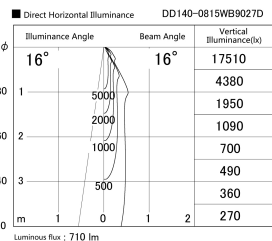

Item no. DD140-0815WB9027D

Series Name: Cledy spark (Deep cone)
(DD140-D)

Installation	Recessed mount
Type	Fixed downlight Φ100
Fixture wattage	7.5W
Beam angle	16
Color Temp.	2700K
CRI	Ra>90
Luminous	708 lm
Body	Die-castaluminumalloy
Body finish	N/A
Trim finish	Black
Reflector finish	White
IP Rate	IP20
Light source	COB module
Input Voltage	AC220~240V
Dimming Type	Non-Dimmable
Certificate	CE,CCC
Cut Hole	100mm