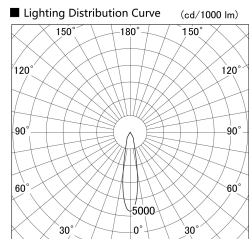

Item no. DD140-0820WB9027D

Series Name: Cledy spark (Deep cone)
(DD140-D)

Installation	Recessed mount
Type	Fixed downlight Φ100
Fixture wattage	7.5W
Beam angle	20
Color Temp.	2700K
CRI	Ra>90
Luminous	751 lm
Body	Die-castaluminumalloy
Body finish	N/A
Trim finish	Black
Reflector finish	White
IP Rate	IP20
Light source	COB module
Input Voltage	AC220~240V
Dimming Type	Non-Dimmable
Certificate	CE,CCC
Cut Hole	100mm