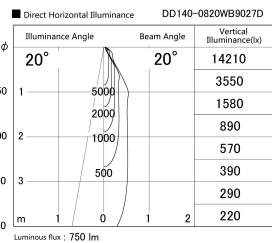

Item no. DD140-0820WB9027D

Series Name: Cledy spark (Deep cone)
(DD140-D)

Installation	Recessed mount
Type	Fixed downlight Φ100
Fixture wattage	7.5W
Beam angle	20
Color Temp.	2700K
CRI	Ra>90
Luminous	751 lm
Body	Die-castaluminumalloy
Body finish	N/A
Trim finish	Black
Reflector finish	White
IP Rate	IP20
Light source	COB module
Input Voltage	AC220~240V
Dimming Type	Non-Dimmable
Certificate	CE,CCC
Cut Hole	100mm