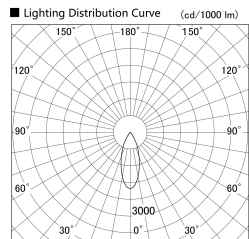

Item no. DD140-0830WB9027D

Series Name: Cledy spark (Deep cone)  
(DD140-D)

Installation	Recessed mount
Type	Fixed downlight $\Phi$ 100
Fixture wattage	7.5W
Beam angle	37
Color Temp.	2700K
CRI	Ra>90
Luminous	704 lm
Body	Die-cast aluminum alloy
Body finish	N/A
Trim finish	Black
Reflector finish	White
IP Rate	IP20
Light source	COB module
Input Voltage	AC220~240V
Dimming Type	Non-Dimmable
Certificate	CE,CCC
Cut Hole	100mm