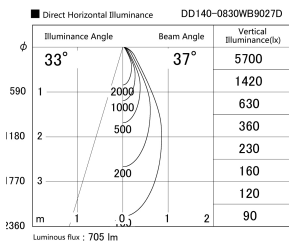

Item no. DD140-0830WB9027D

Series Name: Cledy spark (Deep cone)  
(DD140-D)

Installation	Recessed mount
Type	Fixed downlight $\Phi$ 100
Fixture wattage	7.5W
Beam angle	37
Color Temp.	2700K
CRI	Ra>90
Luminous	704 lm
Body	Die-cast aluminum alloy
Body finish	N/A
Trim finish	Black
Reflector finish	White
IP Rate	IP20
Light source	COB module
Input Voltage	AC220~240V
Dimming Type	Non-Dimmable
Certificate	CE,CCC
Cut Hole	100mm