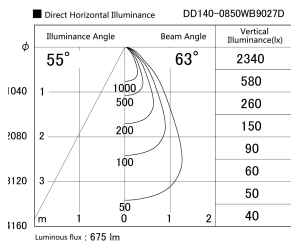

Item no. DD140-0850WB9027D

Series Name: Cledy spark (Deep cone)  
(DD140-D)

Installation	Recessed mount
Type	Fixed downlight $\Phi$ 100
Fixture wattage	7.5W
Beam angle	63
Color Temp.	2700K
CRI	Ra>90
Luminous	674 lm
Body	Die-cast aluminum alloy
Body finish	N/A
Trim finish	Black
Reflector finish	White
IP Rate	IP20
Light source	COB module
Input Voltage	AC220~240V
Dimming Type	Non-Dimmable
Certificate	CE,CCC
Cut Hole	100mm