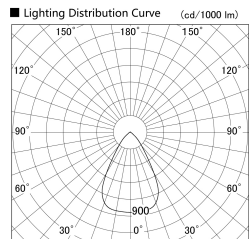

Item no. DD140-0850WB9027D

Series Name: Cledy spark (Deep cone)  
(DD140-D)

Installation	Recessed mount
Type	Fixed downlight $\Phi$ 100
Fixture wattage	7.5W
Beam angle	63
Color Temp.	2700K
CRI	Ra>90
Luminous	674 lm
Body	Die-cast aluminum alloy
Body finish	N/A
Trim finish	Black
Reflector finish	White
IP Rate	IP20
Light source	COB module
Input Voltage	AC220~240V
Dimming Type	Non-Dimmable
Certificate	CE,CCC
Cut Hole	100mm