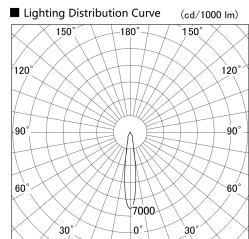

Item no. DD140-1015WB9027D

Series Name: Cledy spark (Deep cone)
(DD140-D)

Installation	Recessed mount
Type	Fixed downlight Φ100
Fixture wattage	10.5W
Beam angle	16
Color Temp.	2700K
CRI	Ra>90
Luminous	983 lm
Body	Die-castaluminumalloy
Body finish	N/A
Trim finish	Black
Reflector finish	White
IP Rate	IP20
Light source	COB module
Input Voltage	AC220~240V
Dimming Type	Non-Dimmable
Certificate	CE,CCC
Cut Hole	100mm