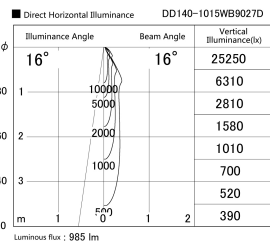

Item no. DD140-1015WB9027D

Series Name: Cledy spark (Deep cone)
(DD140-D)

Installation	Recessed mount
Type	Fixed downlight Φ100
Fixture wattage	10.5W
Beam angle	16
Color Temp.	2700K
CRI	Ra>90
Luminous	983 lm
Body	Die-castaluminumalloy
Body finish	N/A
Trim finish	Black
Reflector finish	White
IP Rate	IP20
Light source	COB module
Input Voltage	AC220~240V
Dimming Type	Non-Dimmable
Certificate	CE,CCC
Cut Hole	100mm