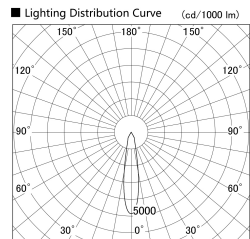

Item no. DD140-1020WB9027D

Series Name: Cledy spark (Deep cone)
(DD140-D)

Installation	Recessed mount
Type	Fixed downlight Φ 100
Fixture wattage	10.5W
Beam angle	20
Color Temp.	2700K
CRI	Ra>90
Luminous	1032 lm
Body	Die-cast aluminum alloy
Body finish	N/A
Trim finish	Black
Reflector finish	White
IP Rate	IP20
Light source	COB module
Input Voltage	AC220~240V
Dimming Type	Non-Dimmable
Certificate	CE,CCC
Cut Hole	100mm