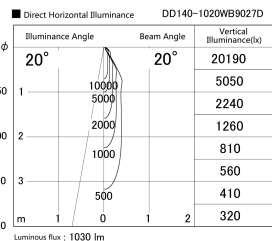

Item no. DD140-1020WB9027D

Series Name: Cledy spark (Deep cone)
(DD140-D)

Installation	Recessed mount
Type	Fixed downlight Φ 100
Fixture wattage	10.5W
Beam angle	20
Color Temp.	2700K
CRI	Ra>90
Luminous	1032 lm
Body	Die-cast aluminum alloy
Body finish	N/A
Trim finish	Black
Reflector finish	White
IP Rate	IP20
Light source	COB module
Input Voltage	AC220~240V
Dimming Type	Non-Dimmable
Certificate	CE,CCC
Cut Hole	100mm